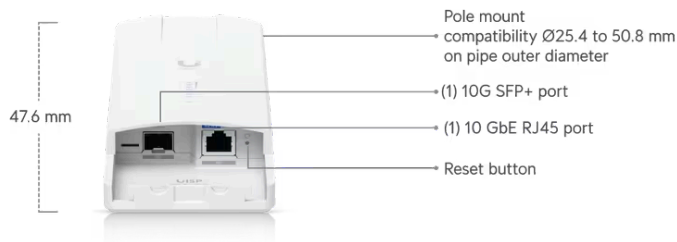

Datasheet

Marketing Images

Installation Guide

Mechanical

Dimensions

249.3 x 82 x 47.6 mm (9.8 x 3.2 x 1.9")

Weight

575 g (1.3 lb)

Enclosure material

Aluminum alloy, UV-resistant polycarbonate

Mount material	Strap: stainless metal Universal bracket: UV-resistant polycarbonate
Pole mount diameter	25.4 to 50.8 mm (1 to 2") on pipe outer diameter
Weatherproofing	IPX6