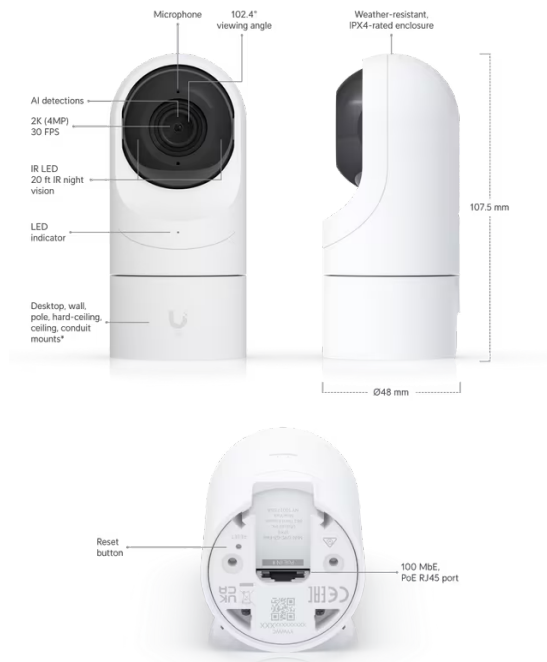

[Phone System](#)

[New Integrations](#)

[Accessories](#)

Camera Security > [G5 Flex](#)

[Datasheet](#)

[Installation Guide](#)

[Marketing Images](#)

* Ceiling and conduit mounts sold separately.

Mechanical

Dimensions Ø48 x 107.5 mm (Ø1.9 x 4.2")

Weight 170 g (6 oz)

Enclosure material Polycarbonate

Mount material Polycarbonate

Weatherproofing IPX4

Resistance IK04

Optics

Sensor 5MP CMOS sensor

Lens Fixed focal length

View angle H: 102.4°, V: 54.9°, D: 120.6°

Night mode Built-in IR LED illumination and IR cut filter

Video

Video compression H.264

Resolution 4MP 2688 x 1512 (16:9)