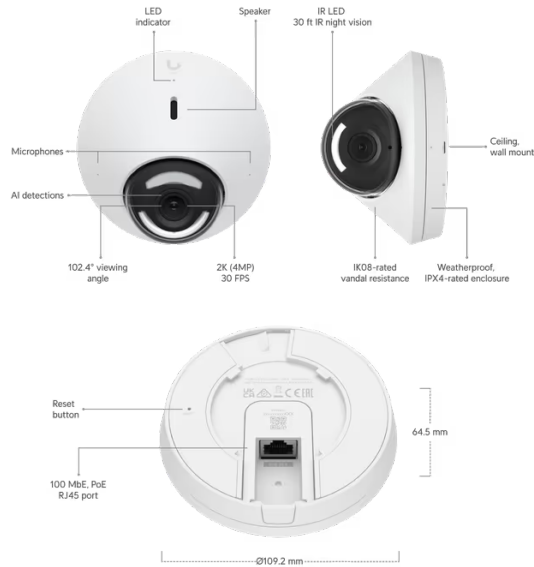

Camera Security > [G5 Dome](#)

[Datasheet](#)

[Installation Guide](#)

[Marketing Images](#)

Mechanical

Dimensions	Ø109.2 x 64.5 mm (Ø4.3 x 2.5")
Weight	Without mount: 370 g (13.05 oz) With mount: 390 g (13.76 oz)
Enclosure materials	Aluminum alloy, polycarbonate, hard-coated dome
Mount materials	Polycarbonate, stainless steel
Weatherproofing	IPX4
Resistance	IK08

Optics

Sensor	5MP CMOS sensor
Lens	Fixed focal length
View angle	H: 102.4°, V: 71.4°, D: 134.3°
Night mode	Built-in IR LED illumination and IR cut filter

Video

Video compression	H.264
Resolution	4MP 2688 x 1512 (16:9)
Max. frame rate	30 FPS
Image settings	Color, brightness, sharpness, contrast, white balance, exposure control, 2DNR, 3DNR, NR by motion, masking, text overlay

System

Processor	Dual-core Arm® Cortex®-A7 based chip
Networking interface	10/100 MbE RJ45 port
Max. power consumption	5W
Power method	PoE
Supported voltage range	37-57V DC
LED	R/G/B/W
Button	Factory reset
Mounting	Wall, ceiling mount
Operating temperature	-20 to 40° C (-4 to 104° F)
Operating humidity	0 to 90% noncondensing
Certifications	FCC, IC, CE