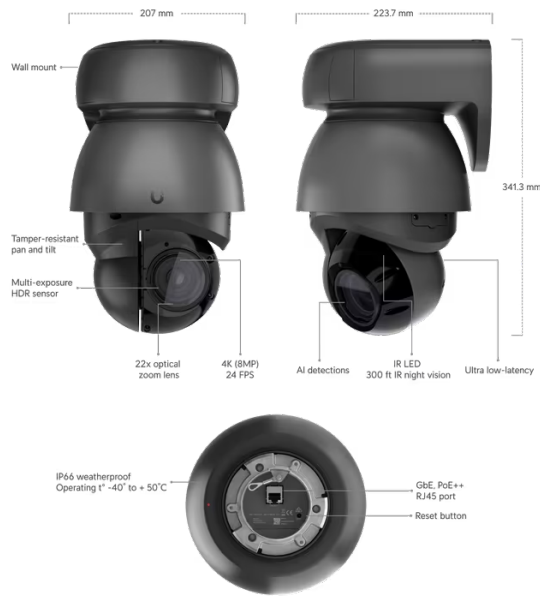

[Phone System](#)

[New Integrations](#)

[Accessories](#)

Camera Security > [G4 PTZ](#)

[Datasheet](#)

[Installation Guide](#)

[Marketing Images](#)

Mechanical

Dimensions 207 x 223.7 x 341.3 mm (8.2 x 8.8 x 13.4")

Weight Without mount: 3.8 kg (8.4 lb)
With mount: 6.8 kg (15 lb)

Enclosure materials Metal, plastic

Mount material Metal

Weatherproofing IP66

Optics

Sensor 4K (8MP) 1/1.8" CMOS sensor

Lens 22x optical zoom

View angle H: 3 to 64°, V: 2 to 37°

Night mode Built-in IR LED illumination and IR cut filter

Video

Video compression H.264

Resolution 8MP 3840 x 2160 (16:9)

Max. frame rate 24 FPS

System