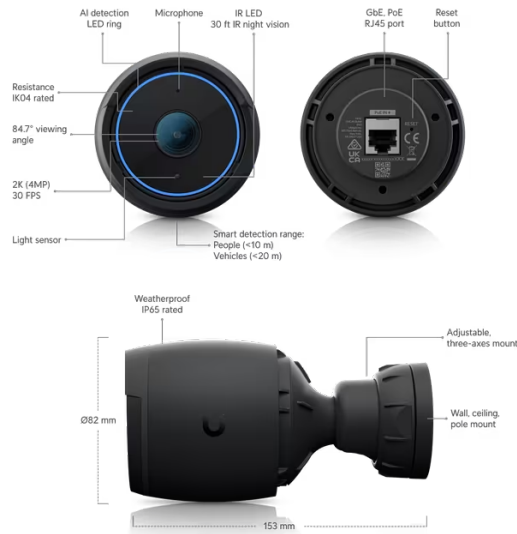

Camera Security > [AI Bullet](#)

[Datasheet](#)

[Installation Guide](#)

[Marketing Images](#)

Mechanical

Dimensions	Without mount: Ø82 x 88.3 mm (Ø3.23 x 3.48") With wall mount: Ø82 x 153 mm (Ø3.23 x 6.02")
Weight	Without mount: 628 g (1.38 lb) With wall mount: 765 g (1.69 lb)
Enclosure materials	Aluminum alloy, polycarbonate
Mounting materials	Wall mount: aluminum alloy Pole mount: aluminum alloy
Weatherproofing	IP65
Resistance	IK04

Optics

Sensor	5MP CMOS sensor
Lens	Fixed focal length
View angle	H: 84.7°, V: 46.2°, D: 99°
Night mode	Built-in IR LED illumination and an IR cut filter

Video

Video compression	H.264
Resolution	4MP 2688 x 1512 (16:9)
Max. frame rate	30 FPS
Image settings	Brightness, contrast, sharpness, saturation, noise reduction, 50/60 Hz

System

Processor	Quad-core Arm® Cortex®-A53 based chip
Networking interface	GbE RJ45 port
Max. power consumption	7.68W
Power method	PoE
Supported voltage range	37—57V DC
LED	R/G/B/W ring
Button	Factory reset
Mounting	Wall, pole mount (Included)
Operating temperature	-20 to 40° C (-4 to 104° F)
Operating humidity	10 to 90% noncondensing
Certifications	FCC, IC, CE