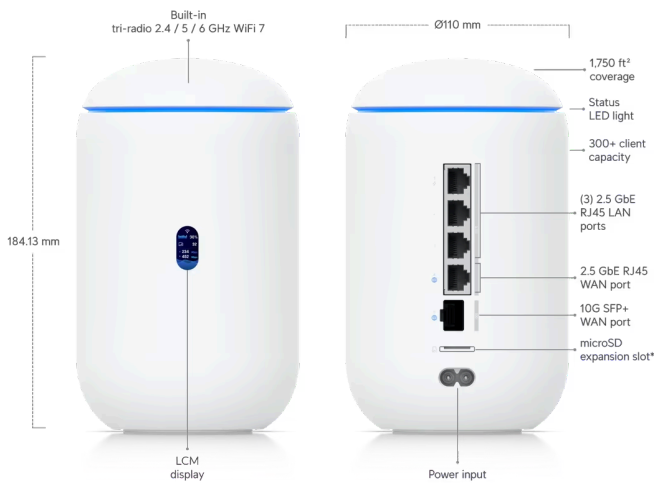

WiFi Integrated > Dream Router 7

Datasheet

In The Box

Marketing Images

Installation Guide

\*64 GB pre-installed microSD.

### Overview

Dimensions Ø110 x 184.1 mm  
(Ø4.3 x 7.3")