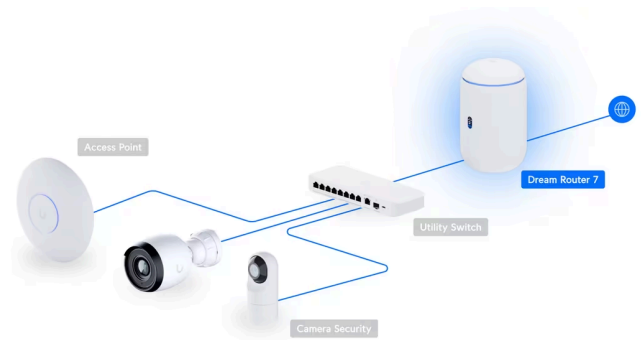

WiFi Integrated > Dream Router 7

Datasheet

In The Box

Marketing Images

Installation Guide

\*64 GB pre-installed microSD.

### Overview

Dimensions Ø110 x 184.1 mm  
(Ø4.3 x 7.3")