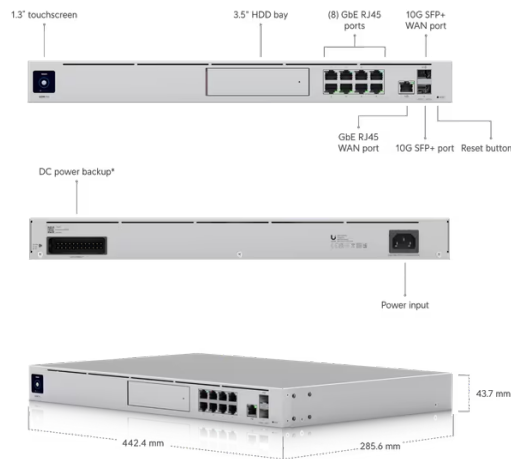

Datasheet

Installation Guide

Marketing Images

*Requires UniFi Power Backup.

Mechanical

Dimensions	442.4 x 43.7 x 285.6 mm (17.4 x 1.7 x 11.2")
Weight	3.9 kg (8.6 lb)
Enclosure materials	Aluminium CNC, SGCC steel
Mount material	SGCC steel

Hardware

Processor	Quad-core ARM® Cortex®-A57 at 1.7 GHz
System memory	4 GB DDR4
On-board storage	16 GB eMMC
Management interface	Ethernet Bluetooth
Networking interface	(8) LAN: GbE RJ45 ports (1) WAN: GbE RJ45 port
SFP+ interface	(1) LAN: 10G SFP+ (1) WAN: 10G SFP+
IDS/IPS throughput	3.5 Gbps * * Measured with iPerf3.
Power method	(1) Universal AC Input, 100—240V AC, 50/60 Hz (1) USP-RPS DC input
Power supply	AC/DC, internal, 50W
Supported voltage range	100—240V AC
Max. power consumption	33W
ESD/EMP protection	Air: ± 15kV, contact: ± 8kV