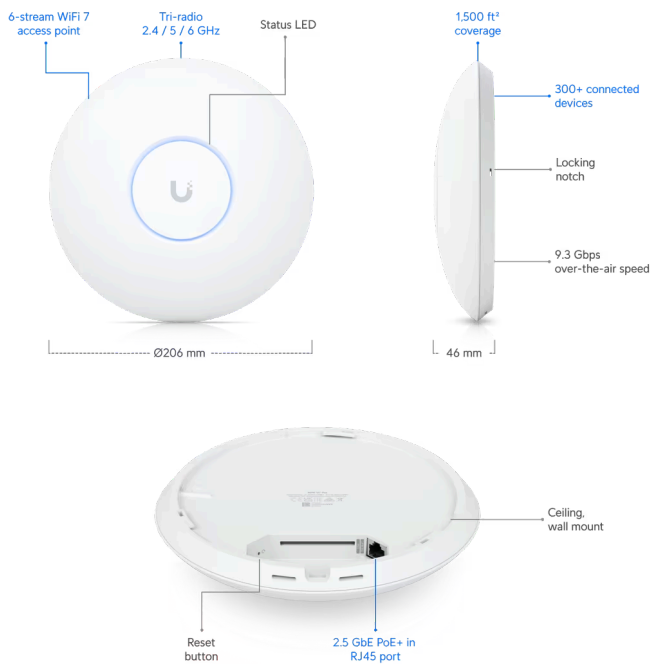

## Mechanical

Dimensions

Ø206 x 46 mm (Ø8.1 x 1.8")

Weight

680 g (1.5 lb)

Enclosure material

Polycarbonate, metal

Mount material