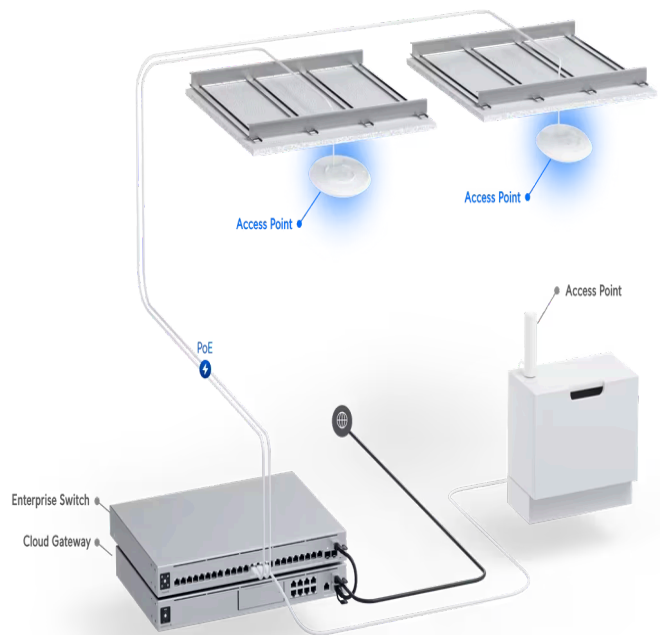

## Mechanical

Dimensions

Ø206 x 46 mm (Ø8.1 x 1.8")

Weight

680 g (1.5 lb)

Enclosure material

Polycarbonate, metal

Mount material