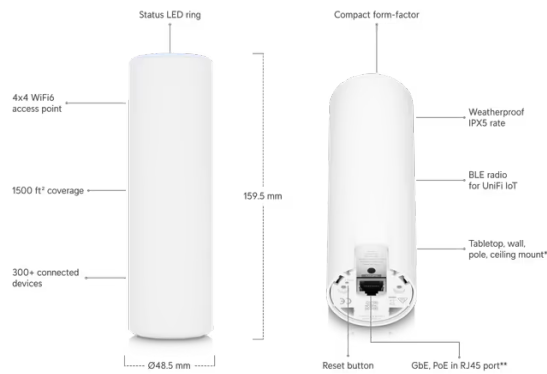

Tech Specs

UniFi UISP Branding

UniFi Cloud Gateways

WiFi

Switching

Cloud Keys & Gateways

Camera Security

Door Access

Phone System

New Integrations

Accessories

WiFi > U6 Mesh

Datasheet

Installation Guide

Marketing Images

Mechanical

Dimensions	Ø48.5 x 159.5 mm (Ø1.9 x 6.28")
Weight	400 g (0.88 lb)
Enclosure material	Plastic, aluminum
Mount materials	Plastic
Weatherproofing	IPX5

Hardware

Networking interface	(1) GbE RJ45 port
Management interfaces	Ethernet Bluetooth
Power method	PoE
Power supply	UniFi PoE switch 48V, 0.32A PoE adapter (included)
Supported voltage range	44—57V DC
Max. power consumption	11.4W
Max. TX power	
2.4 GHz	22 dBm
5 GHz	26 dBm
MIMO	
2.4 GHz	2 x 2 (UL MU-MIMO)
5 GHz	4 x 4 (DL/UL MU-MIMO)
Throughput rate	
2.4 GHz	573.5 Mbps
5 GHz	4.8 Gbps
Antenna gain	
2.4 GHz	3 dBi
5 GHz	5 dBi