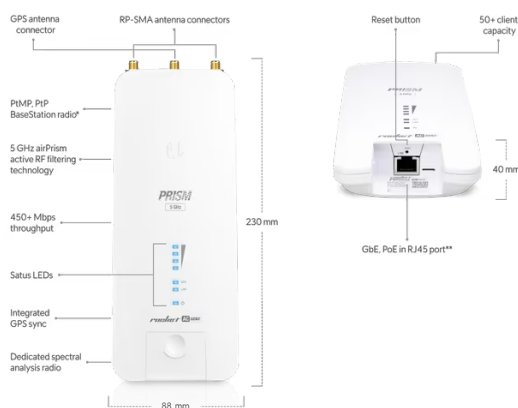

Tech Specs

UniFi UISP Branding

UniFi Cloud Gateways

WiFi

Switching

Cloud Keys & Gateways

Camera Security

Door Access

Phone System

New Integrations

Accessories

airMAX Rocket Prism 5AC

Datasheet

Marketing Images

Mechanical

Dimensions	88 x 40 x 230 mm (3.47 x 1.58 x 9.06")
Weight	400 g (14.11 oz)
Enclosure material	Die-cast aluminum
Mounting	Pole mounting (kit Included)
Wind loading	342.5 N at 200 km/h (77 lbf at 125 mph)

Hardware

Networking interface	(1) GbE RJ45 port
RF Connectors	(2) RP-SMA (Waterproof) (1) GPS (Waterproof)
Power method	Passive PoE (pairs 4, 5+; 7, 8 return)
Power supply	24V, 1A Gigabit PoE adapter (Included)
Supported voltage range	18—26V DC
Max. power consumption	9.5W
LEDs	(4) Signal strength: software_adjustable to correspond to custom RSSI levels GPS, LAN, power
RoHS compliance	Yes
Shock and vibrations	ETSI300-019-1.4
Operating temperature	-40 to 80° C (-40 to 176° F)
Operating humidity	5 to 95% noncondensing
Certifications	CE, FCC, IC