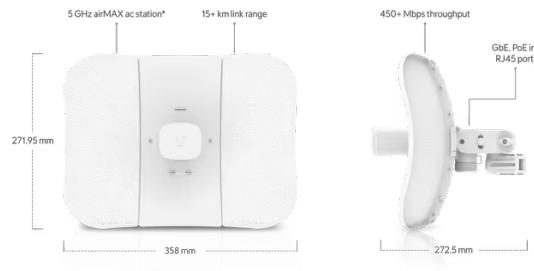

Tech Specs

UniFi UISP Branding

UniFi Cloud Gateways WiFi Switching Cloud Keys & Gateways Camera Security Door Access Phone System New Integrations Accessories

airMAX LiteBeam 5AC

Datasheet

Marketing Images

Mechanical

Dimensions	358 x 271.95 x 272.5 mm (14.1 x 10.7 x 10.73")
Weight	Without mount: 800 g (1.76 lb) With mount 980 g (2.16 lb)
Wind survivability	200 km/h (125 mph)
Wind loading	275 N at 200 km/h (61.8 lbf at 125 mph)

Hardware

Networking interface	(1) GbE RJ45 port
Power method	Passive PoE (pairs 4, 5+; 7, 8 return)
Power supply	24V, 0.3A Gigabit PoE adapter (Included)
Max. power consumption	7W
Max. power output	25 dBm
Gain	23 dBi
Operating temperature	-40 to 70° C (-40 to 158° F)
Operating humidity	5 to 95% noncondensing
Certifications	CE, FCC, IC

Operating Frequency (MHz)

Worldwide	5150-5875 MHz
USA	
U-NII-1	5150-5250 MHz
U-NII-2A	5250-5350 MHz
U-NII-2C	5240-5725 MHz
U-NII-3	5725-5850 MHz

Management Radio (MHz)