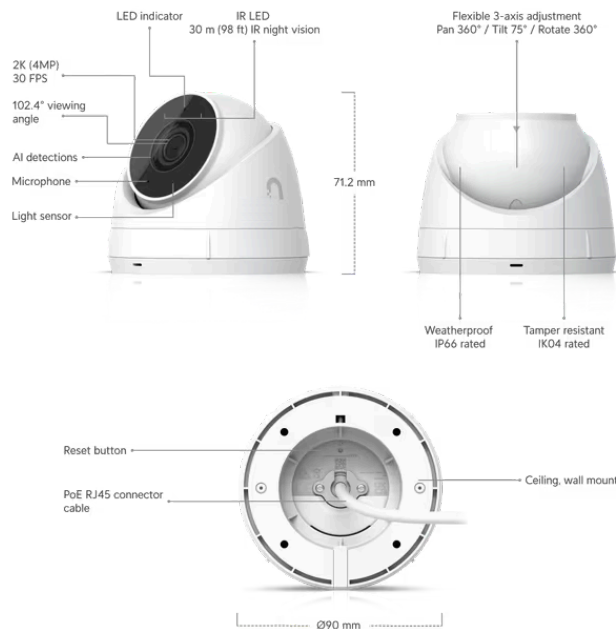

Inte

Dome & Turret > G5 Turret Ultra

Datasheet In The Box Marketing Images Installation Guide

Mechanical

Dimensions Ø90 x 71.2 mm (Ø3.5 x 2.8")

Weight 330 g (11.6 oz)

Enclosure material Aluminum alloy, UV-stabilized polycarbonate

Weatherproofing IP66

Resistance IK04

Cable jacket enclosure dimensions Ø20 x 70.6 mm (0.8 x 2.8")

Cable jacket enclosure materials	Thermoplastic elastomer, polycarbonate, silicone rubber
Cable length	30 cm (1 ft)
Cable diameter	5 mm (0.2")
Cable jacket material	Polycarbonate
Cable connector type	RJ45

Optics

Sensor	1/2.4" CMOS
Lens	Fixed focal length
View angle	H: 102.4°, V: 54.9°, D: 120.6°
Night mode	Built-in IR LED illumination and IR cut filter

Video

Resolution	4MP 2688 x 1512 (16:9)
Max. frame rate	30 FPS
Image settings	Color, brightness, sharpness, contrast, white balance, exposure control, 2DNR, 3DNR, NR by motion, masking, text overlay

System

Processor	Dual-core Arm® Cortex®-A7 based chip
Networking interface	10/100 MbE RJ45 port
Max. power consumption	4W
Power method	PoE
Supported voltage range	37-57V DC
LED	R/G/B/W
Button	Factory reset
Mounting	Surface mount