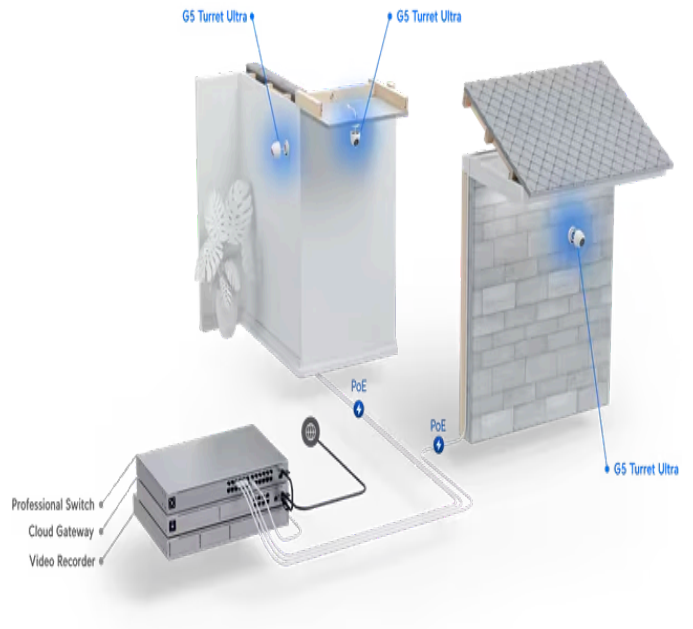

Inte

Dome & Turret > G5 Turret Ultra

Datasheet In The Box Marketing Images Installation Guide

Mechanical

Dimensions Ø90 x 71.2 mm (Ø3.5 x 2.8")

Weight 330 g (11.6 oz)

Enclosure material Aluminum alloy, UV-stabilized polycarbonate

Weatherproofing IP66

Resistance IK04

Cable jacket enclosure dimensions Ø20 x 70.6 mm (0.8 x 2.8")

Cable jacket enclosure materials	Thermoplastic elastomer, polycarbonate, silicone rubber
Cable length	30 cm (1 ft)
Cable diameter	5 mm (0.2")
Cable jacket material	Polycarbonate
Cable connector type	RJ45

Optics

Sensor	1/2.4" CMOS
Lens	Fixed focal length
View angle	H: 102.4°, V: 54.9°, D: 120.6°
Night mode	Built-in IR LED illumination and IR cut filter

Video

Resolution	4MP 2688 x 1512 (16:9)
Max. frame rate	30 FPS
Image settings	Color, brightness, sharpness, contrast, white balance, exposure control, 2DNR, 3DNR, NR by motion, masking, text overlay