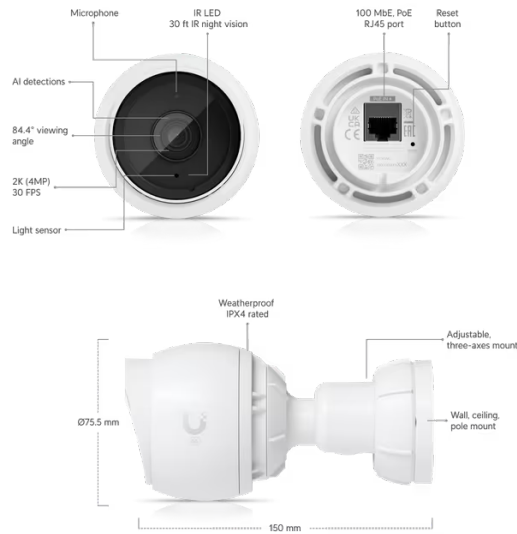

Phone System

New Integrations

Accessories

Camera Security > [G5 Bullet](#)

Datasheet

Installation Guide

Marketing Images

Mechanical

Dimensions	Without mount: Ø75.5 x 74.4 mm (Ø2.97 x 2.93") With wall mount: Ø75.5 x 150 mm (Ø2.97 x 5.9")
Weight	Without mount: 225 g (7.94 oz) With wall mount: 315 g (11.11 oz)
Enclosure materials	Polycarbonate, aluminum alloy
Mount materials	Wall mount: aluminum alloy, polycarbonate Pole mount: aluminum alloy
Weatherproofing	IP55
Resistance	IK04

Optics

Sensor	5MP CMOS sensor
Lens	Fixed focal length
View angle	H: 84.4°, V: 45.4°, D: 99.8°
Night mode	Built-in IR LED illumination and IR cut filter

Video

Video compression	H.264
Resolution	4MP 2688 x 1512 (16:9)
Max. frame rate	30 FPS
Image settings	Color, brightness, sharpness, contrast, white balance, exposure control, 2DNR, 3DNR, NR by motion, masking, text overlay