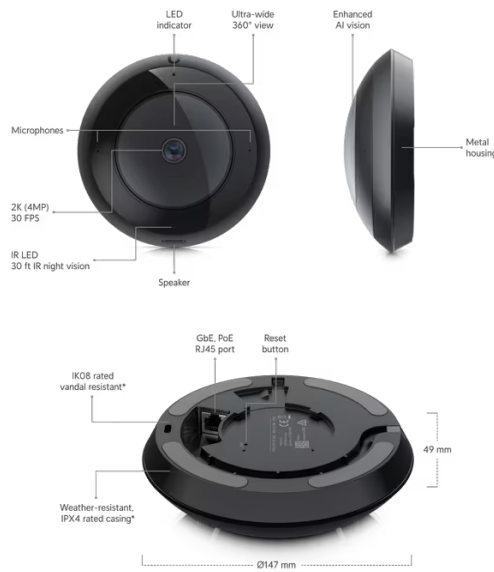

Tech Specs

UniFi UISP Branding

UniFi Cloud Gateways WiFi Switching Cloud Keys & Gateways Camera Security Door Access Phone System New Integrations Accessories

Camera Security > AI 360

Datasheet

Installation Guide

Marketing Images

*With bubble lens cover (included).

Mechanical

Dimensions	Ø147 x 49 mm (Ø5.77 x 1.94")
Weight	Without mount: 655 g (1.44 lb) With outdoor accessory: 685 g (1.51 lb)
Enclosure materials	Aluminum alloy, polycarbonate, hard-coated dome
Mount materials	Polycarbonate, stainless steel
Weatherproofing	IPX4
Resistance	IK08

Optics

Sensor	5MP CMOS sensor
Lens	Fisheye lens
View angle	360°
Night mode	Built-in IR LED illumination and IR cut filter

Video

Video compression	H.264
Resolution	4MP 1920 x 1920 (1:1)
Max. frame rate	30 FPS

Image settings

Color, brightness, sharpness, contrast, white balance, exposure control, 2DNR, 3DNR, masking, text overlay

System

Processor	Quad-core Arm® Cortex®-A53 based chip
Networking interface	GbE RJ45 port
Power method	PoE
Power supply	48V DC, 0.18A PoE
Max. power consumption	8.64W
Supported voltage range	37—57V DC
LED	R/G/B/W
Button	Factory reset
Operating temperature	-20 to 40° C (-4 to 104° F)
Operating humidity	10 to 90% noncondensing
Certifications	FCC, IC, CE