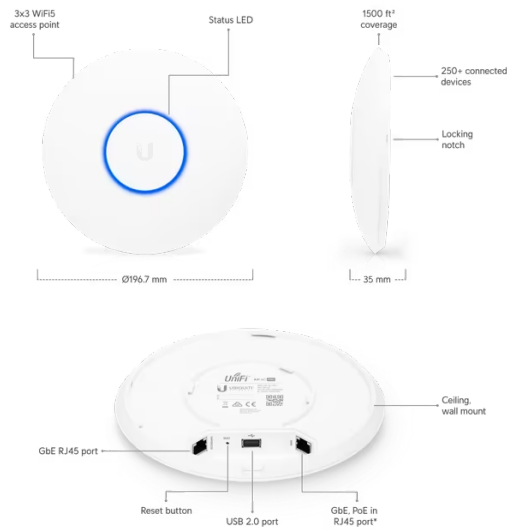

Tech Specs

UniFi UISP Branding

UniFi Cloud Gateways WiFi Switching Cloud Keys & Gateways Camera Security Door Access Phone System New Integrations Accessories

WiFi > AC Pro

Datasheet

Installation Guide

Marketing Images

Mechanical

Dimensions Ø196.7 x 35 mm (Ø7.7 x 1.4")
Weight Without mount: 350 g (12.4 oz),
With mount: 450 g (15.9 oz)

Hardware

Networking interface (2) GbE RJ45 ports
Management interface Ethernet
Power method PoE
48V Passive PoE
Power supply UniFi PoE switch
48V, 0.5A PoE adapter (Included)*
*5-packs do not come with PoE adapters.
Supported voltage range 44—57V DC
Max. power consumption 9W
Max. TX power
2.4 GHz 22 dBm
5 GHz 22 dBm
MIMO
2.4 GHz 3 x 3
5 GHz 3 x 3
Throughput rate
2.4 GHz 450 Mbps
5 GHz 1300 Mbps