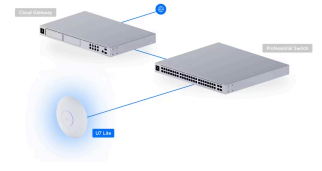

Flagship > U7 Lite

Datasheet

In The Box

Marketing Images

Installation Guide

Overview

Dimensions	Ø171.5 x 33 mm (Ø6.8 x 1.3")
WiFi Standard	WiFi 7
Spatial Streams	4
Coverage Area	115 m ² (1,250 ft ²)
Max. Client Count	200+
Uplink	2.5 GbE
Mounting	Ceiling, Wall (Lite Mount Included)
Power Method	PoE