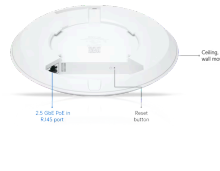

Flagship > U7 Lite

Datasheet

In The Box

Marketing Images

Installation Guide

Overview

Dimensions	Ø171.5 x 33 mm (Ø6.8 x 1.3")
WiFi Standard	WiFi 7
Spatial Streams	4
Coverage Area	115 m ² (1,250 ft ²)
Max. Client Count	200+
Uplink	2.5 GbE
Mounting	Ceiling, Wall (Lite Mount Included)
Power Method	PoE