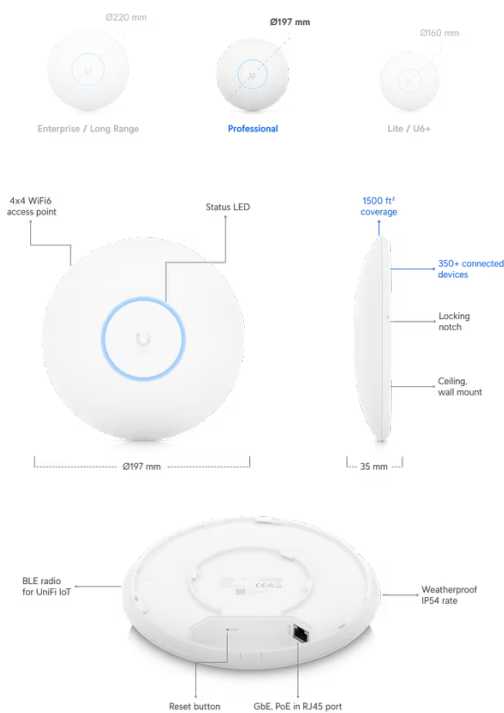

Tech Specs

UniFi UISP Branding

UniFi Cloud Gateways WiFi Switching Cloud Keys & Gateways Camera Security Door Access Phone System New Integrations Accessories

WiFi > U6 Pro

Datasheet

Installation Guide

Marketing Images

Mechanical

Dimensions	Ø197 x 35 mm (Ø7.76 x 1.38")
Weight	Without mount: 580 g (1.3 lb) With mount: 720 g (1.6 lb)
Enclosure material	Polycarbonate
Mount material	Stainless steel (SUS304)
Weatherproofing	IP54

Hardware

Networking interface	(1) GbE RJ45 port
Management interface	Ethernet Bluetooth
Power method	PoE
Power supply	UniFi PoE switch PoE adapter (not included)
Supported voltage range	44—57V DC
Max. power consumption	13W
Max. TX power 2.4 GHz	22 dBm