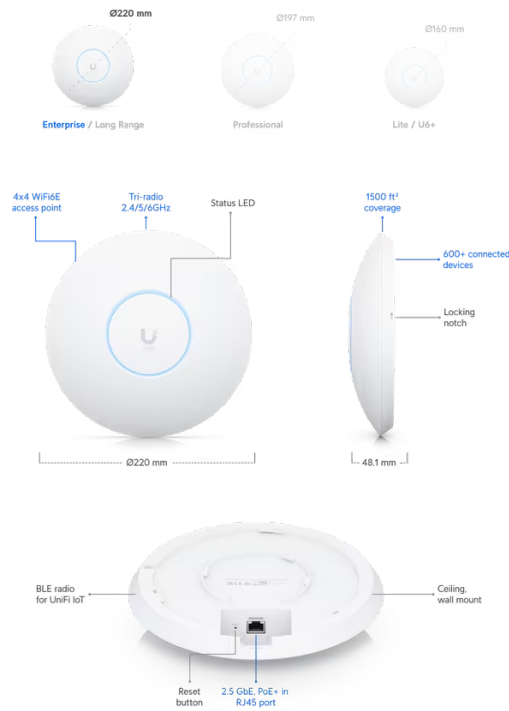

Tech Specs

UniFi UISP Branding

UniFi Cloud Gateways WiFi Switching Cloud Keys & Gateways Camera Security Door Access Phone System New Integrations Accessories

WiFi > U6 Enterprise

Datasheet

Installation Guide

Marketing Images

Mechanical

Dimensions	Ø220 x 48 mm (Ø8.7 x 1.9")
Weight	Without mount: 960 g (2.1 lb) With mount: 1090 g (2.4 lb)
Enclosure materials	Polycarbonate, aluminum
Mount material	Stainless steel (SUS304)